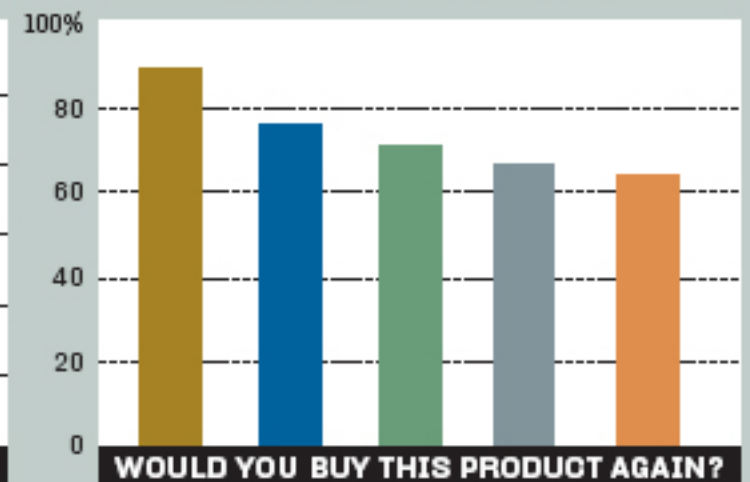

Rankings of enterprise NAS

Based on a 1.0-8.0 scoring scale