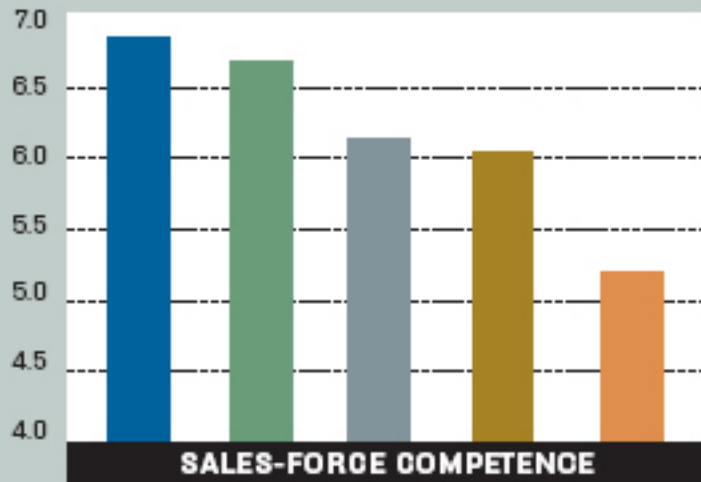

Rankings of enterprise NAS

Based on a 1.0-8.0 scoring scale