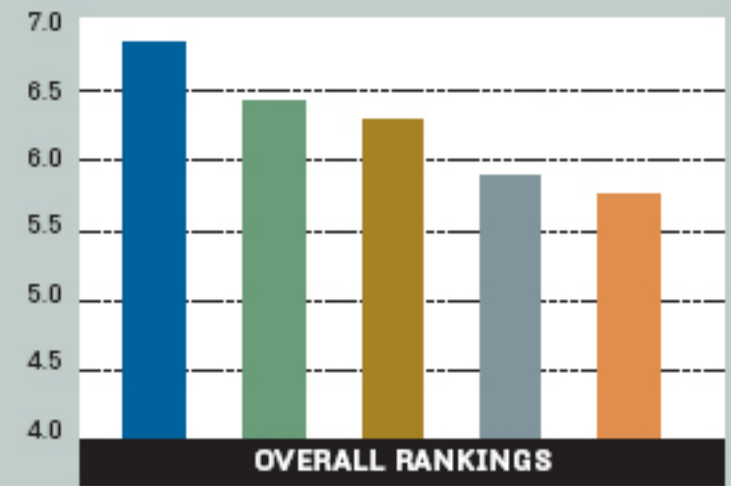

Rankings of enterprise NAS

Based on a 1.0-8.0 scoring scale