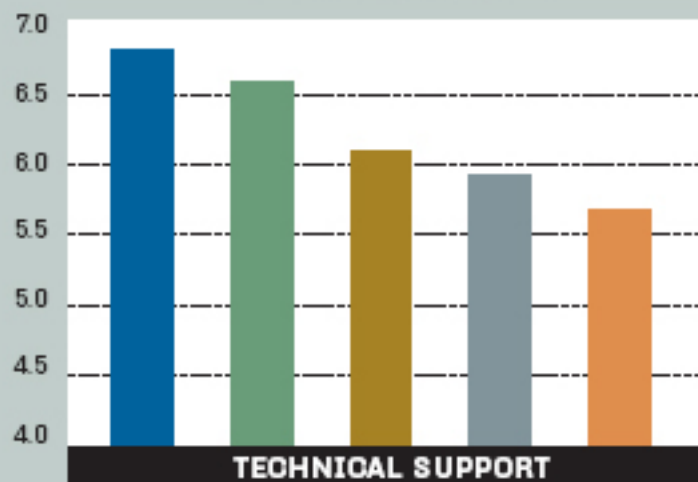

Rankings of enterprise NAS

Based on a 1.0-8.0 scoring scale