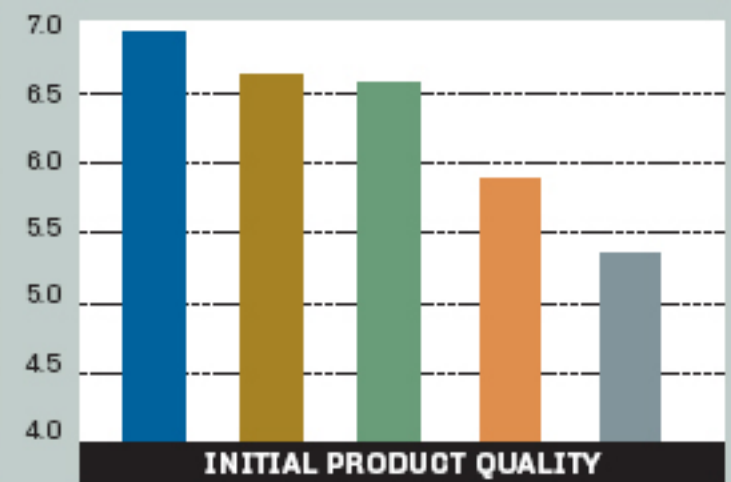

Rankings of enterprise NAS

Based on a 1.0-8.0 scoring scale