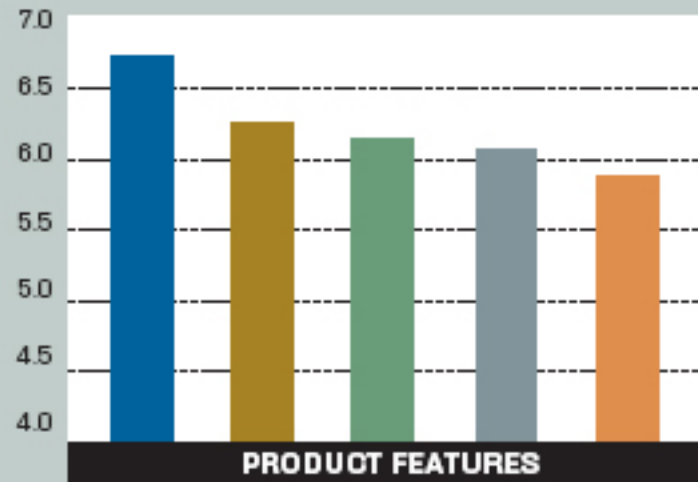

Rankings of enterprise NAS

Based on a 1.0-8.0 scoring scale