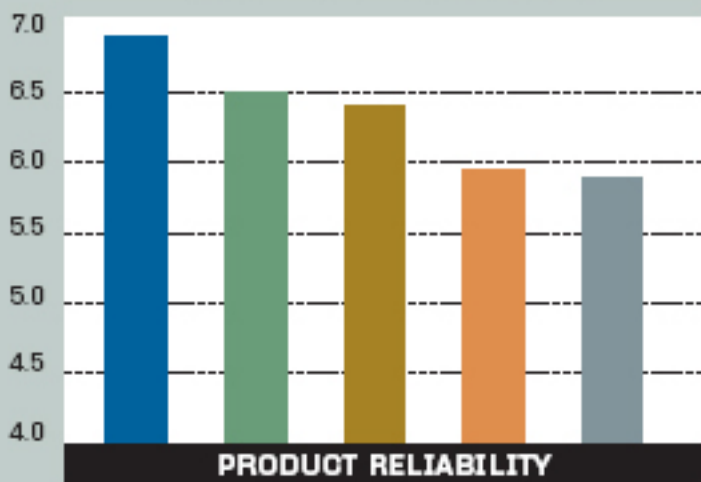

Rankings of enterprise NAS

Based on a 1.0-8.0 scoring scale