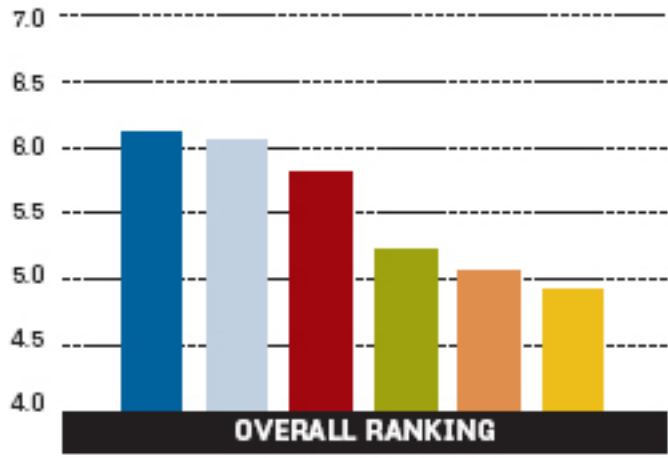

Rankings of enterprise backup and recovery software

- CommVault Galaxy
- Hewlett-Packard Co. OpenView Storage Data Protector
- IBM Corp. Tivoli Storage Manager
- Syncsort Inc. Backup Express
- Symantec Corp. Veritas NetBackup
- EMC Corp. NetWorker