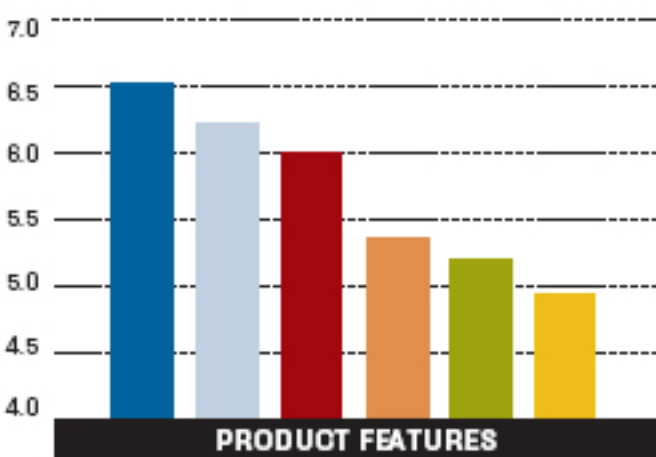

Rankings of enterprise backup and recovery software

- CommVault Galaxy
- Hewlett-Packard Co. OpenView Storage Data Protector
- IBM Corp. Tivoli Storage Manager
- Syncsort Inc. Backup Express
- Symantec Corp. Veritas NetBackup
- EMC Corp. NetWorker