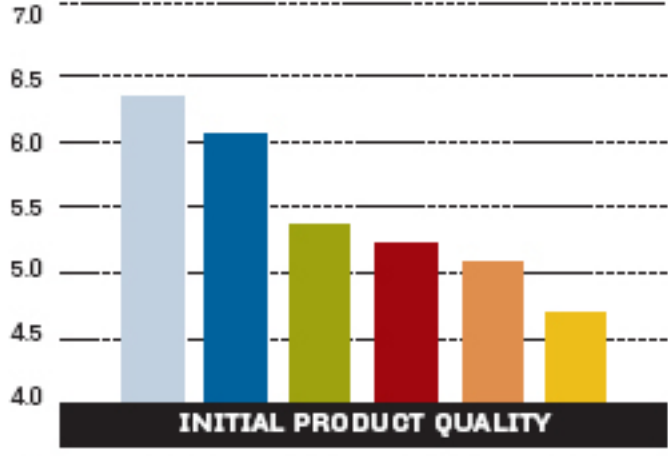

Rankings of enterprise backup and recovery software

- CommVault Galaxy
- Hewlett-Packard Co. OpenView Storage Data Protector
- IBM Corp. Tivoli Storage Manager
- Syncsort Inc. Backup Express
- Symantec Corp. Veritas NetBackup
- EMC Corp. NetWorker