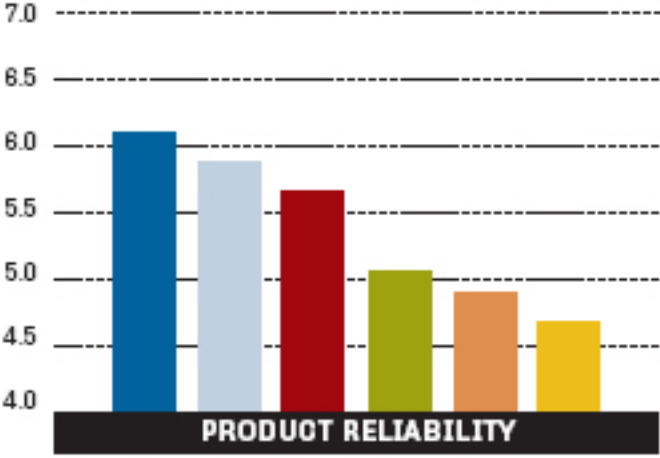

Rankings of enterprise backup and recovery software

- CommVault Galaxy
- Hewlett-Packard Co. OpenView Storage Data Protector
- IBM Corp. Tivoli Storage Manager
- Syncsort Inc. Backup Express
- Symantec Corp. Veritas NetBackup
- EMC Corp. NetWorker