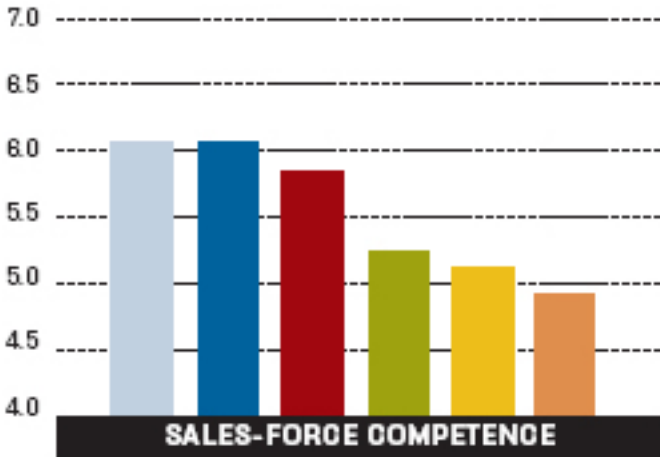

Rankings of enterprise backup and recovery software

- CommVault Galaxy
- Hewlett-Packard Co. OpenView Storage Data Protector
- IBM Corp. Tivoli Storage Manager
- Syncsort Inc. Backup Express
- Symantec Corp. Veritas NetBackup
- EMC Corp. NetWorker

Based on a 1.0-8.0 scoring scale