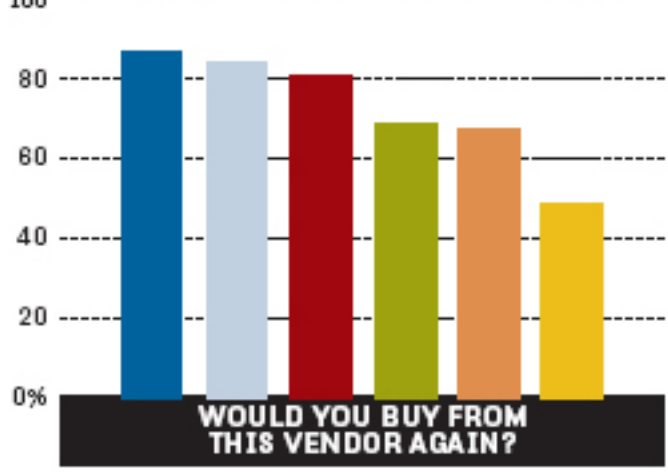

Rankings of enterprise backup and recovery software

- CommVault Galaxy
- Hewlett-Packard Co. OpenView Storage Data Protector
- IBM Corp. Tivoli Storage Manager
- Syncsort Inc. Backup Express
- Symantec Corp. Veritas NetBackup
- EMC Corp. NetWorker