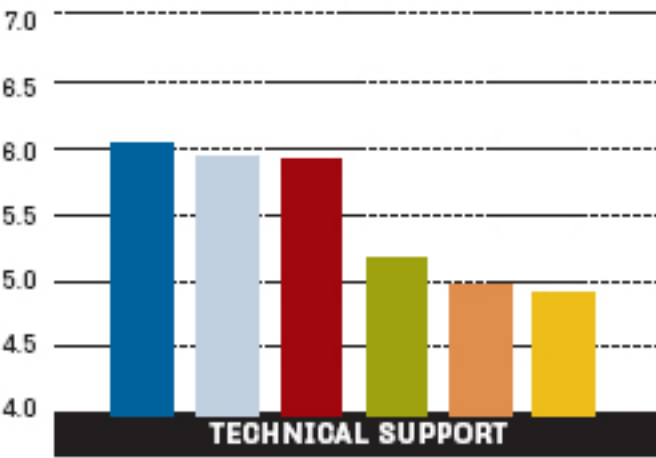

Rankings of enterprise backup and recovery software

- CommVault Galaxy
- Hewlett-Packard Co. OpenView Storage Data Protector
- IBM Corp. Tivoli Storage Manager
- Syncsort Inc. Backup Express
- Symantec Corp. Veritas NetBackup
- EMC Corp. NetWorker