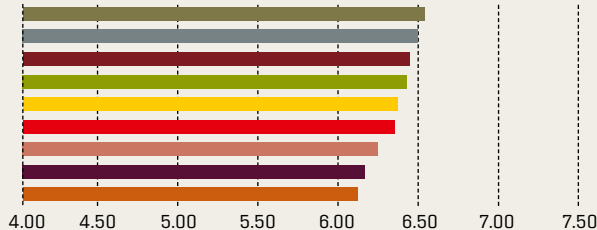

Based on a 1.00-8.00 scoring scale

SALES-FORCE COMPETENCE

INITIAL PRODUCT QUALITY

TECHNICAL SUPPORT

OVERALL RANKINGS

PRODUCT FEATURES

PRODUCT RELIABILITY

BUY AGAIN: All things considered, would you buy this array again?