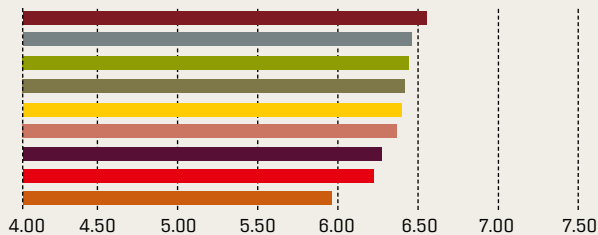

Based on a 1.00-8.00 scoring scale

SALES-FORCE COMPETENCE

INITIAL PRODUCT QUALITY

TECHNICAL SUPPORT

OVERALL RANKINGS

PRODUCT FEATURES

PRODUCT RELIABILITY

BUY AGAIN: All things considered, would you buy this array again?