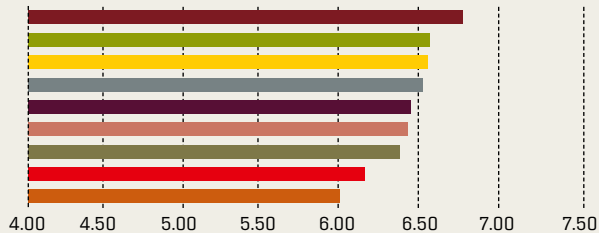

Based on a 1.00-8.00 scoring scale

SALES-FORCE COMPETENCE

INITIAL PRODUCT QUALITY

TECHNICAL SUPPORT

OVERALL RANKINGS

PRODUCT FEATURES

PRODUCT RELIABILITY

BUY AGAIN: All things considered, would you buy this array again?