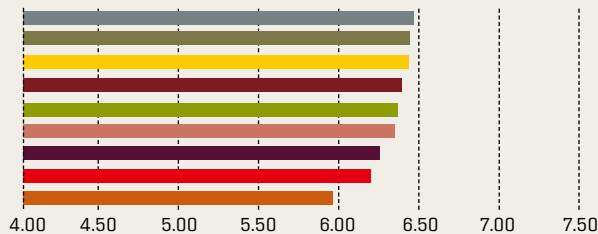

Based on a 1.00-8.00 scoring scale

SALES-FORCE COMPETENCE

INITIAL PRODUCT QUALITY

TECHNICAL SUPPORT

OVERALL RANKINGS

PRODUCT FEATURES

PRODUCT RELIABILITY

BUY AGAIN: All things considered, would you buy this array again?