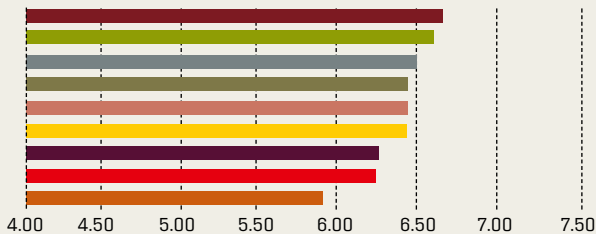

Based on a 1.00-8.00 scoring scale

SALES-FORCE COMPETENCE

INITIAL PRODUCT QUALITY

TECHNICAL SUPPORT

OVERALL RANKINGS

PRODUCT FEATURES

PRODUCT RELIABILITY

BUY AGAIN: All things considered, would you buy this array again?