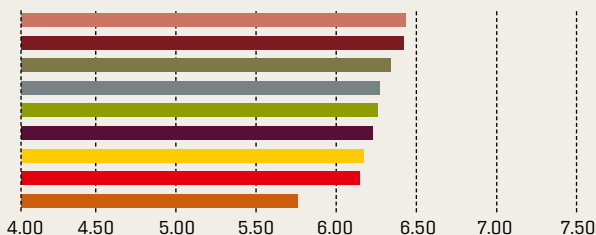

Based on a 1.00-8.00 scoring scale

SALES-FORCE COMPETENCE

INITIAL PRODUCT QUALITY

TECHNICAL SUPPORT

OVERALL RANKINGS

PRODUCT FEATURES

PRODUCT RELIABILITY

BUY AGAIN: All things considered, would you buy this array again?