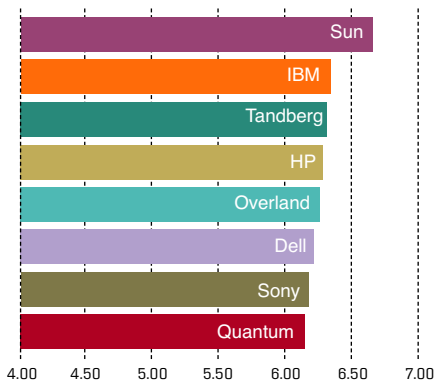

TAPE LIBRARIES

- Dell PowerVault 136T/132T/TL4000/TL2000/ML6000 Series
- Hewlett-Packard StorageWorks MSL Series
- IBM TS3100/TS3200/TS3310
- Overland Storage NEO 2000/4100/4200/E-series or ARCvault 24
- Quantum M Series/PX502 or Scalar 24/50
- Sony (All models)
- Sun StorageTek SL48/C4 Tape Library
- Tandberg Data StorageLibrary T24/T40/T80 or Magnum 224/448 LTO Library

INITIAL PRODUCT QUALITY

OVERALL RANKINGS

PRODUCT RELIABILITY

SALES-FORCE COMPETENCE

TECHNICAL SUPPORT

PRODUCT FEATURES

ALL THINGS CONSIDERED, WOULD YOU BUY THIS LIBRARY AGAIN?

Based on a 1.00-8.00 scoring scale