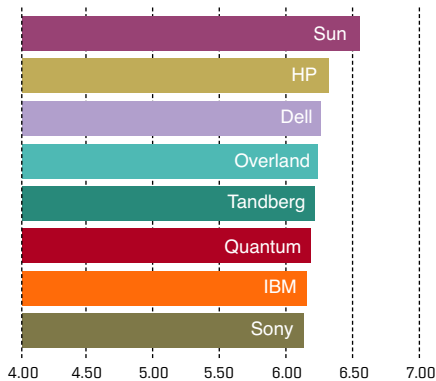

INITIAL PRODUCT QUALITY

OVERALL RANKINGS

PRODUCT RELIABILITY

SALES-FORCE COMPETENCE

TECHNICAL SUPPORT

PRODUCT FEATURES

ALL THINGS CONSIDERED, WOULD YOU BUY THIS LIBRARY AGAIN?

Based on a 1.00-8.00 scoring scale