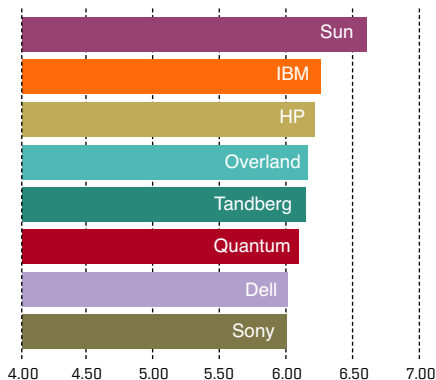

TAPE LIBRARIES

- Dell PowerVault 136T/132T/TL4000/TL2000/ML6000 Series
- Hewlett-Packard StorageWorks MSL Series
- IBM TS3100/TS3200/TS3310
- Overland Storage NEO 2000/4100/4200/E-series or ARCvault 24
- Quantum M Series/PX502 or Scalar 24/50
- Sony (All models)
- Sun StorageTek SL48/C4 Tape Library
- Tandberg Data StorageLibrary T24/T40/T80 or Magnum 224/448 LTO Library

INITIAL PRODUCT QUALITY

OVERALL RANKINGS

PRODUCT RELIABILITY

SALES-FORCE COMPETENCE

TECHNICAL SUPPORT

PRODUCT FEATURES

ALL THINGS CONSIDERED, WOULD YOU BUY THIS LIBRARY AGAIN?

Based on a 1.00-8.00 scoring scale