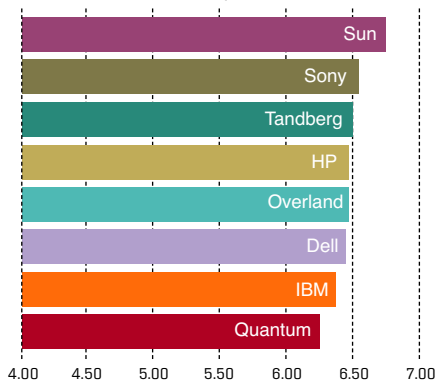

TAPE LIBRARIES

- Dell PowerVault 136T/132T/TL4000/TL2000/ML6000 Series
- Hewlett-Packard StorageWorks MSL Series
- IBM TS3100/TS3200/TS3310
- Overland Storage NEO 2000/4100/4200/E-series or ARCvault 24
- Quantum M Series/PX502 or Scalar 24/50
- Sony (All models)
- Sun StorageTek SL48/C4 Tape Library
- Tandberg Data StorageLibrary T24/T40/T80 or Magnum 224/448 LTO Library

INITIAL PRODUCT QUALITY

OVERALL RANKINGS

PRODUCT RELIABILITY

SALES-FORCE COMPETENCE

TECHNICAL SUPPORT

PRODUCT FEATURES

ALL THINGS CONSIDERED, WOULD YOU BUY THIS LIBRARY AGAIN?

Based on a 1.00-8.00 scoring scale