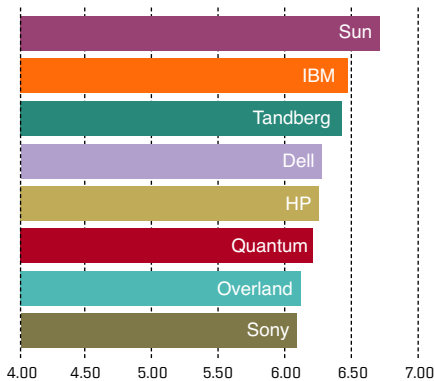

INITIAL PRODUCT QUALITY

OVERALL RANKINGS

PRODUCT RELIABILITY

SALES-FORCE COMPETENCE

TECHNICAL SUPPORT

PRODUCT FEATURES

ALL THINGS CONSIDERED, WOULD YOU BUY THIS LIBRARY AGAIN?

Based on a 1.00-8.00 scoring scale

MIDRANGE