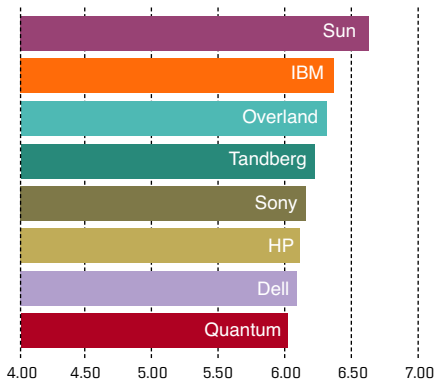

INITIAL PRODUCT QUALITY

OVERALL RANKINGS

PRODUCT RELIABILITY

SALES-FORCE COMPETENCE

TECHNICAL SUPPORT

PRODUCT FEATURES

ALL THINGS CONSIDERED, WOULD YOU BUY THIS LIBRARY AGAIN?

Based on a 1.00-8.00 scoring scale

MIDRANGE