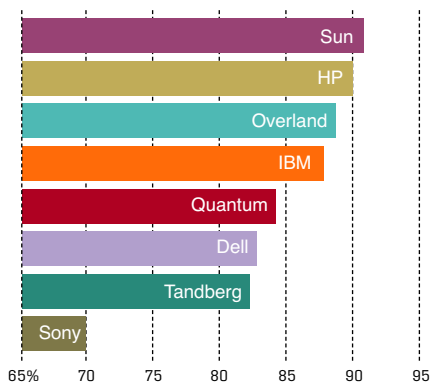

INITIAL PRODUCT QUALITY

OVERALL RANKINGS

PRODUCT RELIABILITY

SALES-FORCE COMPETENCE

TECHNICAL SUPPORT

PRODUCT FEATURES

ALL THINGS CONSIDERED, WOULD YOU BUY THIS LIBRARY AGAIN?

Based on a 1.00-8.00 scoring scale

MIDRANGE