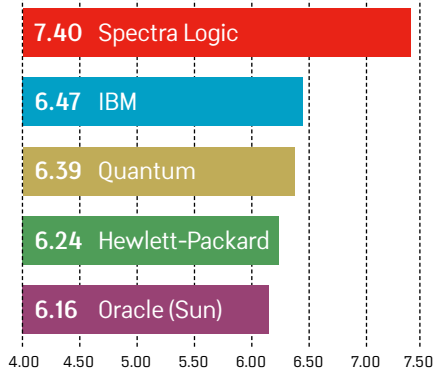

- Hewlett-Packard (HP) Co. ESL/EML Series
- IBM TS3400 or TS3500
- Oracle Corp. (Sun) StorageTek SL500/SL3000/SL8500
- Quantum Corp. Scalar i500/i2000/i6000 or PX720
- Spectra Logic Corp. 64K/T120/T200/T380/T680/T950 or T-Finity

OVERALL RANKINGS

SALES-FORCE COMPETENCE

INITIAL PRODUCT QUALITY

PRODUCT FEATURES

PRODUCT RELIABILITY

TECHNICAL SUPPORT

WOULD YOU BUY THIS TAPE LIBRARY AGAIN?

Based on a 1.00-8.00 scoring scale