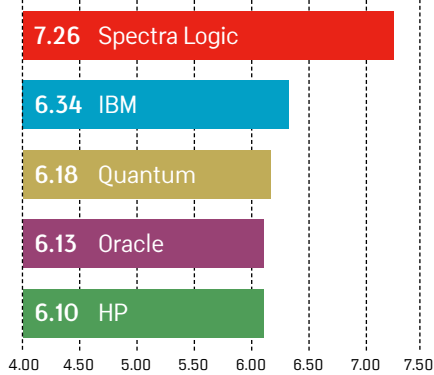

OVERALL RANKINGS

SALES-FORCE COMPETENCE

INITIAL PRODUCT QUALITY

PRODUCT FEATURES

PRODUCT RELIABILITY

TECHNICAL SUPPORT

WOULD YOU BUY THIS TAPE LIBRARY AGAIN?

Based on a 1.00-8.00 scoring scale