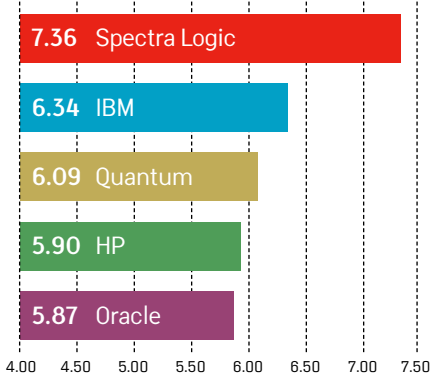

- Hewlett-Packard (HP) Co. ESL/EML Series
- IBM TS3400 or TS3500
- Oracle Corp. (Sun) StorageTek SL500/SL3000/SL8500
- Quantum Corp. Scalar i500/i2000/i6000 or PX720
- Spectra Logic Corp. 64K/T120/T200/T380/T680/T950 or T-Finity

OVERALL RANKINGS

SALES-FORCE COMPETENCE

INITIAL PRODUCT QUALITY

PRODUCT FEATURES

PRODUCT RELIABILITY

TECHNICAL SUPPORT

WOULD YOU BUY THIS TAPE LIBRARY AGAIN?

Based on a 1.00-8.00 scoring scale