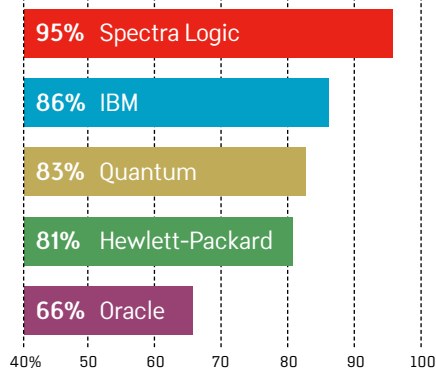

OVERALL RANKINGS

SALES-FORCE COMPETENCE

INITIAL PRODUCT QUALITY

PRODUCT FEATURES

PRODUCT RELIABILITY

TECHNICAL SUPPORT

WOULD YOU BUY THIS TAPE LIBRARY AGAIN?

Based on a 1.00-8.00 scoring scale