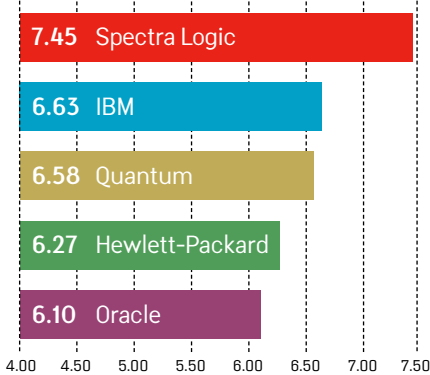

OVERALL RANKINGS

SALES-FORCE COMPETENCE

INITIAL PRODUCT QUALITY

PRODUCT FEATURES

PRODUCT RELIABILITY

TECHNICAL SUPPORT

WOULD YOU BUY THIS TAPE LIBRARY AGAIN?

Based on a 1.00-8.00 scoring scale