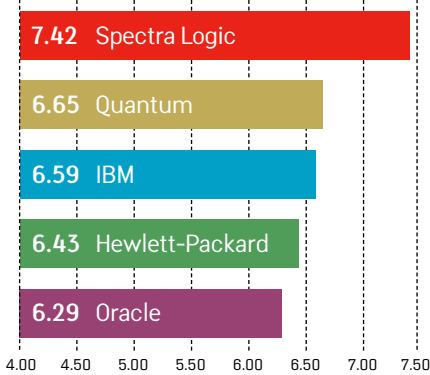

OVERALL RANKINGS

SALES-FORCE COMPETENCE

INITIAL PRODUCT QUALITY

PRODUCT FEATURES

PRODUCT RELIABILITY

TECHNICAL SUPPORT

WOULD YOU BUY THIS TAPE LIBRARY AGAIN?

Based on a 1.00-8.00 scoring scale