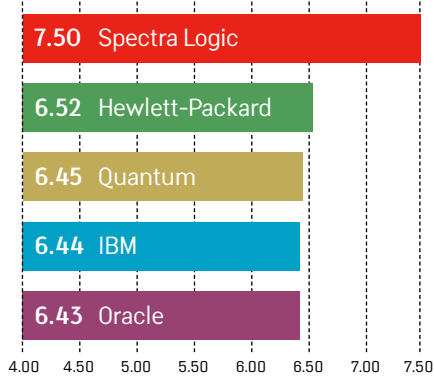

- Hewlett-Packard (HP) Co. ESL/EML Series
- IBM TS3400 or TS3500
- Oracle Corp. (Sun) StorageTek SL500/SL3000/SL8500
- Quantum Corp. Scalar i500/i2000/i6000 or PX720
- Spectra Logic Corp. 64K/T120/T200/T380/T680/T950 or T-Finity

OVERALL RANKINGS

SALES-FORCE COMPETENCE

INITIAL PRODUCT QUALITY

PRODUCT FEATURES

PRODUCT RELIABILITY

TECHNICAL SUPPORT

WOULD YOU BUY THIS TAPE LIBRARY AGAIN?

Based on a 1.00-8.00 scoring scale