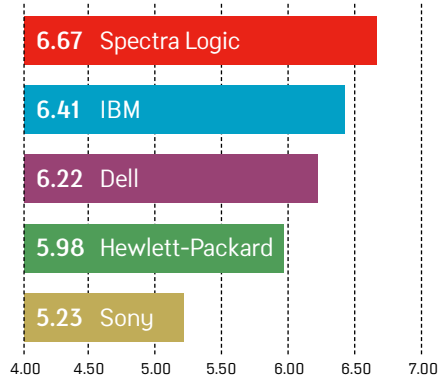

OVERALL RANKINGS

SALES-FORCE COMPETENCE

INITIAL PRODUCT QUALITY

PRODUCT FEATURES

PRODUCT RELIABILITY

TECHNICAL SUPPORT

WOULD YOU BUY THIS TAPE LIBRARY AGAIN?

Based on a 1.00-8.00 scoring scale