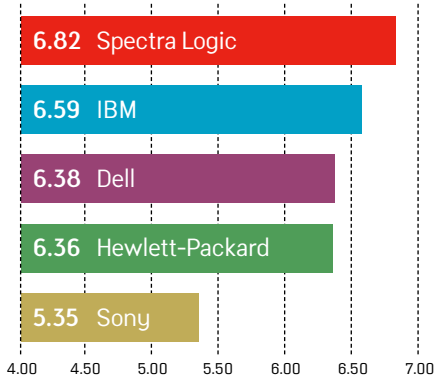

OVERALL RANKINGS

SALES-FORCE COMPETENCE

INITIAL PRODUCT QUALITY

PRODUCT FEATURES

PRODUCT RELIABILITY

TECHNICAL SUPPORT

WOULD YOU BUY THIS TAPE LIBRARY AGAIN?

Based on a 1.00-8.00 scoring scale