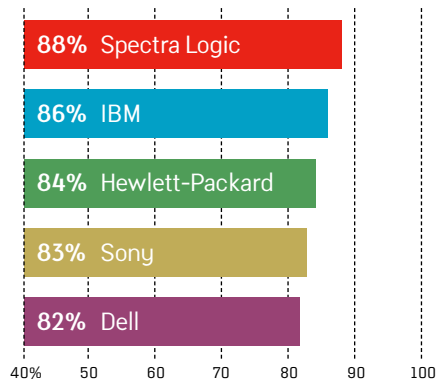

OVERALL RANKINGS

SALES-FORCE COMPETENCE

INITIAL PRODUCT QUALITY

PRODUCT FEATURES

PRODUCT RELIABILITY

TECHNICAL SUPPORT

WOULD YOU BUY THIS TAPE LIBRARY AGAIN?

Based on a 1.00-8.00 scoring scale