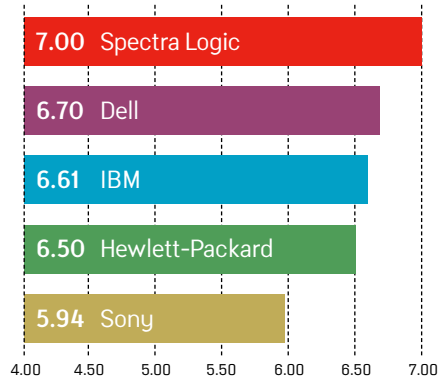

MIDRANGE

- Dell Inc. PowerVault 124T/114T, TL4000/TL2000 or ML6000 Series
- Hewlett-Packard (HP) Co. StorageWorks MSL Series
- IBM System Storage TS3100/TS3200/TS3310
- Sony (All models)
- Spectra Logic Corp. 20K/T24/T50

OVERALL RANKINGS

SALES-FORCE COMPETENCE

INITIAL PRODUCT QUALITY

PRODUCT FEATURES

PRODUCT RELIABILITY

TECHNICAL SUPPORT

WOULD YOU BUY THIS TAPE LIBRARY AGAIN?

Based on a 1.00-8.00 scoring scale