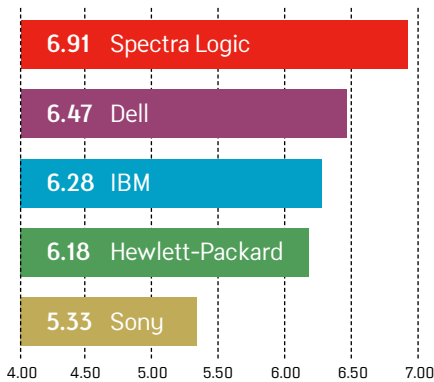

OVERALL RANKINGS

SALES-FORCE COMPETENCE

INITIAL PRODUCT QUALITY

PRODUCT FEATURES

PRODUCT RELIABILITY

TECHNICAL SUPPORT

WOULD YOU BUY THIS TAPE LIBRARY AGAIN?

Based on a 1.00-8.00 scoring scale