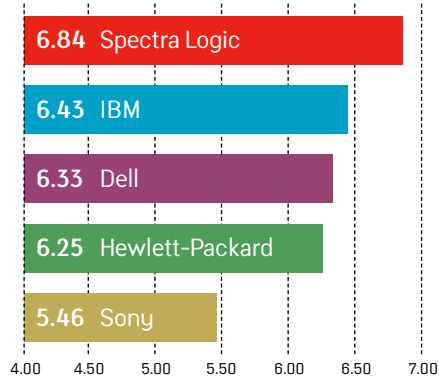

MIDRANGE

- Dell Inc. PowerVault 124T/114T, TL4000/TL2000 or ML6000 Series
- Hewlett-Packard (HP) Co. StorageWorks MSL Series
- IBM System Storage TS3100/TS3200/TS3310
- Sony (All models)
- Spectra Logic Corp. 20K/T24/T50

OVERALL RANKINGS

SALES-FORCE COMPETENCE

INITIAL PRODUCT QUALITY

PRODUCT FEATURES

PRODUCT RELIABILITY

TECHNICAL SUPPORT

WOULD YOU BUY THIS TAPE LIBRARY AGAIN?

Based on a 1.00-8.00 scoring scale