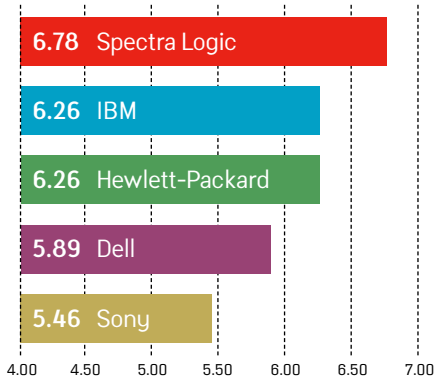

MIDRANGE

- Dell Inc. PowerVault 124T/114T, TL4000/TL2000 or ML6000 Series
- Hewlett-Packard (HP) Co. StorageWorks MSL Series
- IBM System Storage TS3100/TS3200/TS3310
- Sony (All models)
- Spectra Logic Corp. 20K/T24/T50

OVERALL RANKINGS

SALES-FORCE COMPETENCE

INITIAL PRODUCT QUALITY

PRODUCT FEATURES

PRODUCT RELIABILITY

TECHNICAL SUPPORT

WOULD YOU BUY THIS TAPE LIBRARY AGAIN?

Based on a 1.00-8.00 scoring scale